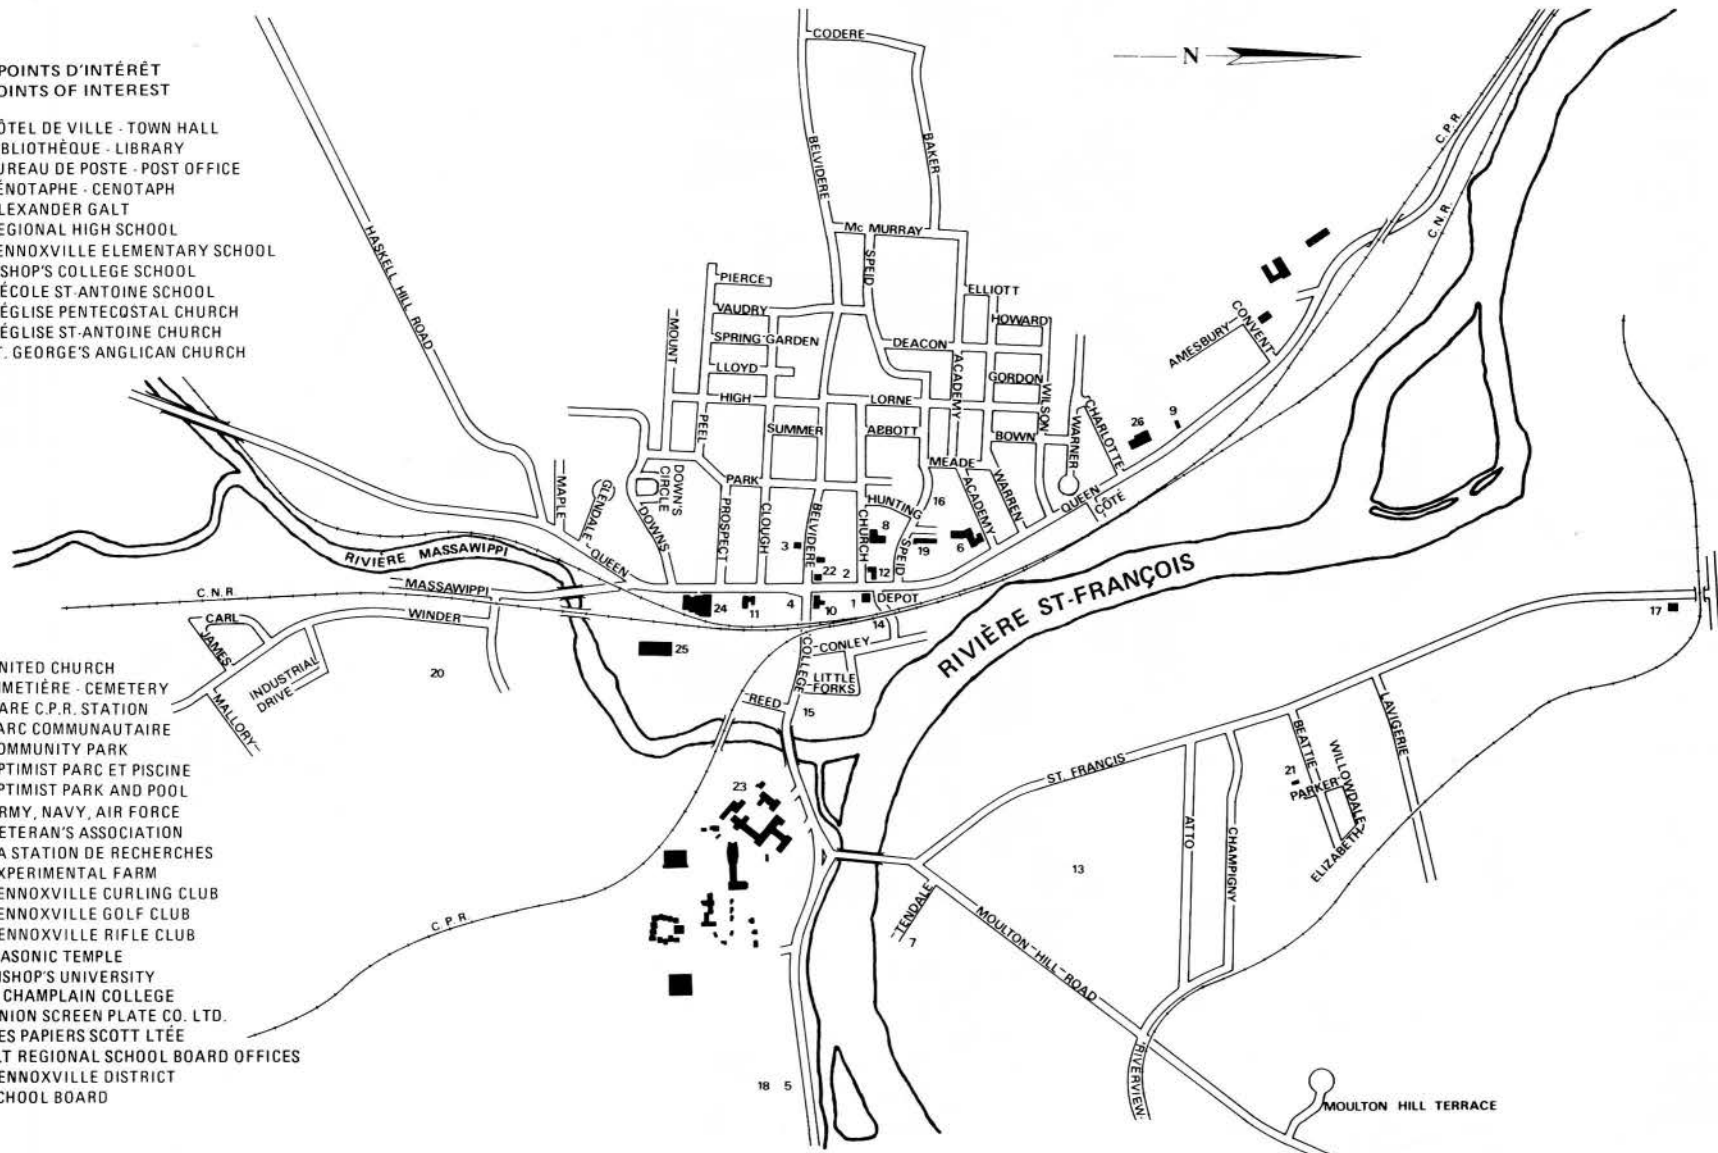

POINTS D'INTÉRÊT
POINTS OF INTEREST

1. HÔTEL DE VILLE - TOWN HALL
2. BIBLIOTHÈQUE - LIBRARY
3. BUREAU DE POSTE - POST OFFICE
4. CÉNOTAPHE - CENOTAPH
5. ALEXANDER GALT REGIONAL HIGH SCHOOL
6. LENNOXVILLE ELEMENTARY SCHOOL
7. BISHOP'S COLLEGE SCHOOL
8. L'ÉCOLE ST-ANTOINE SCHOOL
9. L'ÉGLISE PENTECOSTAL CHURCH
10. L'ÉGLISE ST-ANTOINE CHURCH
11. ST. GEORGE'S ANGLICAN CHURCH
12. UNITED CHURCH
13. CIMETIÈRE - CEMETERY
14. GARE C.P.R. STATION
15. PARC COMMUNAUTAIRE COMMUNITY PARK
16. OPTIMIST PARC ET PISCINE OPTIMIST PARK AND POOL
17. ARMY, NAVY, AIR FORCE VETERAN'S ASSOCIATION
18. LA STATION DE RECHERCHES EXPERIMENTAL FARM
19. LENNOXVILLE CURLING CLUB
20. LENNOXVILLE GOLF CLUB
21. LENNOXVILLE RIFLE CLUB
22. MASONIC TEMPLE
23. BISHOP'S UNIVERSITY & CHAMPLAIN COLLEGE
24. UNION SCREEN PLATE CO. LTD.
25. LES PAPIERS SCOTT LTÉE
26. E.T REGIONAL SCHOOL BOARD OFFICES
27. LENNOXVILLE DISTRICT SCHOOL BOARD

Bishop's University Campus

Key

A-1	Main Entrance	M	Centennial Theatre	} Students' Centre
A-2	Main Entrance	N	Bishop Mountain House	
B	Nicolls Arts Bldg.	O	Marjorie Donald House	
C	Chapel	P	Memorial House	
D	Sirathcona Hall	Q	Mackinnon Hall	
E	McGreer Hall	R	Faculty Residences	
F	Hamilton Bldg.	S	Abbot Hall	
G	Johnson Science Bldg.	T	Munster Hall	
H	Morris House	U	Kuehner Hall	
I	Norton Hall	V	Dewhurst Dining Hall (Check-in point for summer guests)	
J	Pollack Hall	W	John H. Price Sports and Recreation Centre	
K	Library	X	Football Stadium	
L	Service Bldgs.	Y	W.B. Scott Arena and outdoor pool	
		Z	Golf Course	